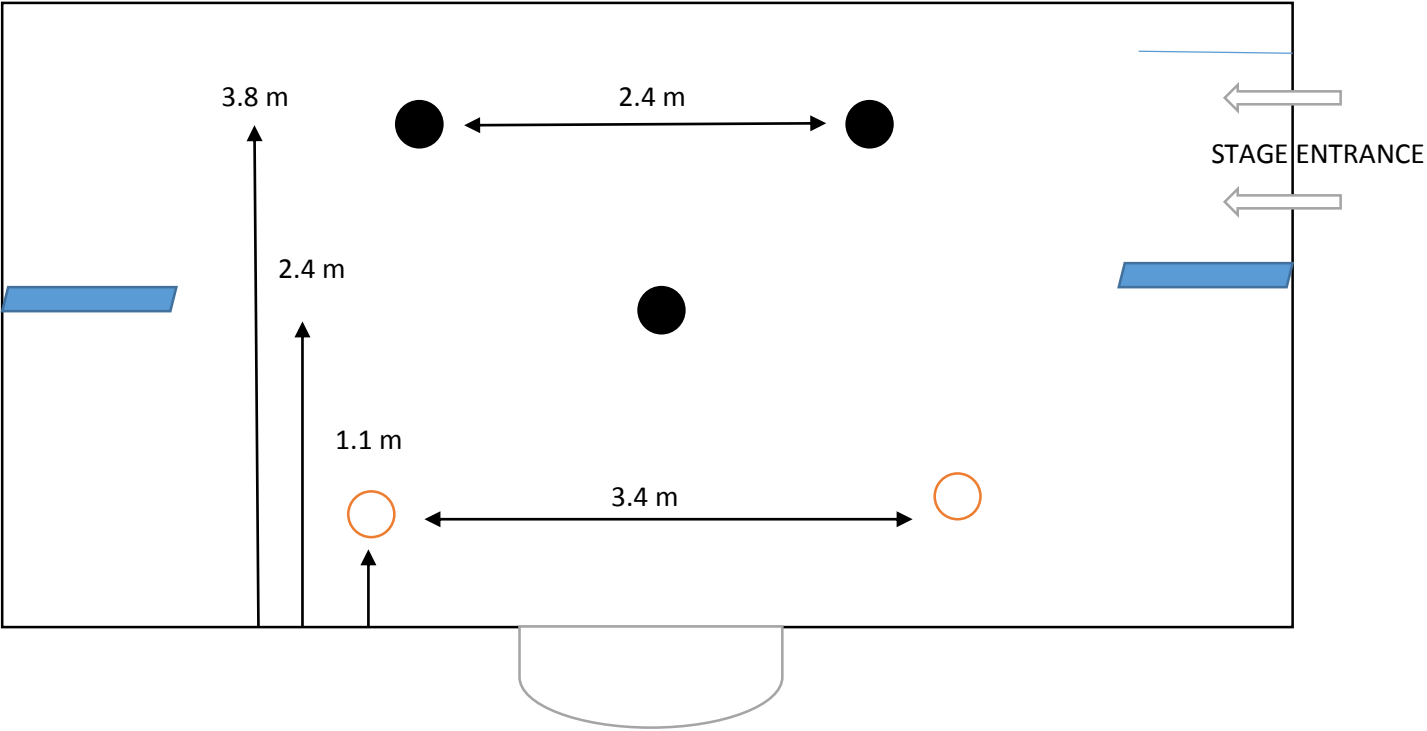

MOVIDA FLOOR PLAN

- Static Pole 3.10m
- Spinning Pole 2.80m

Changing Area for Dancers

BACK OF STAGE

AUDIENCE